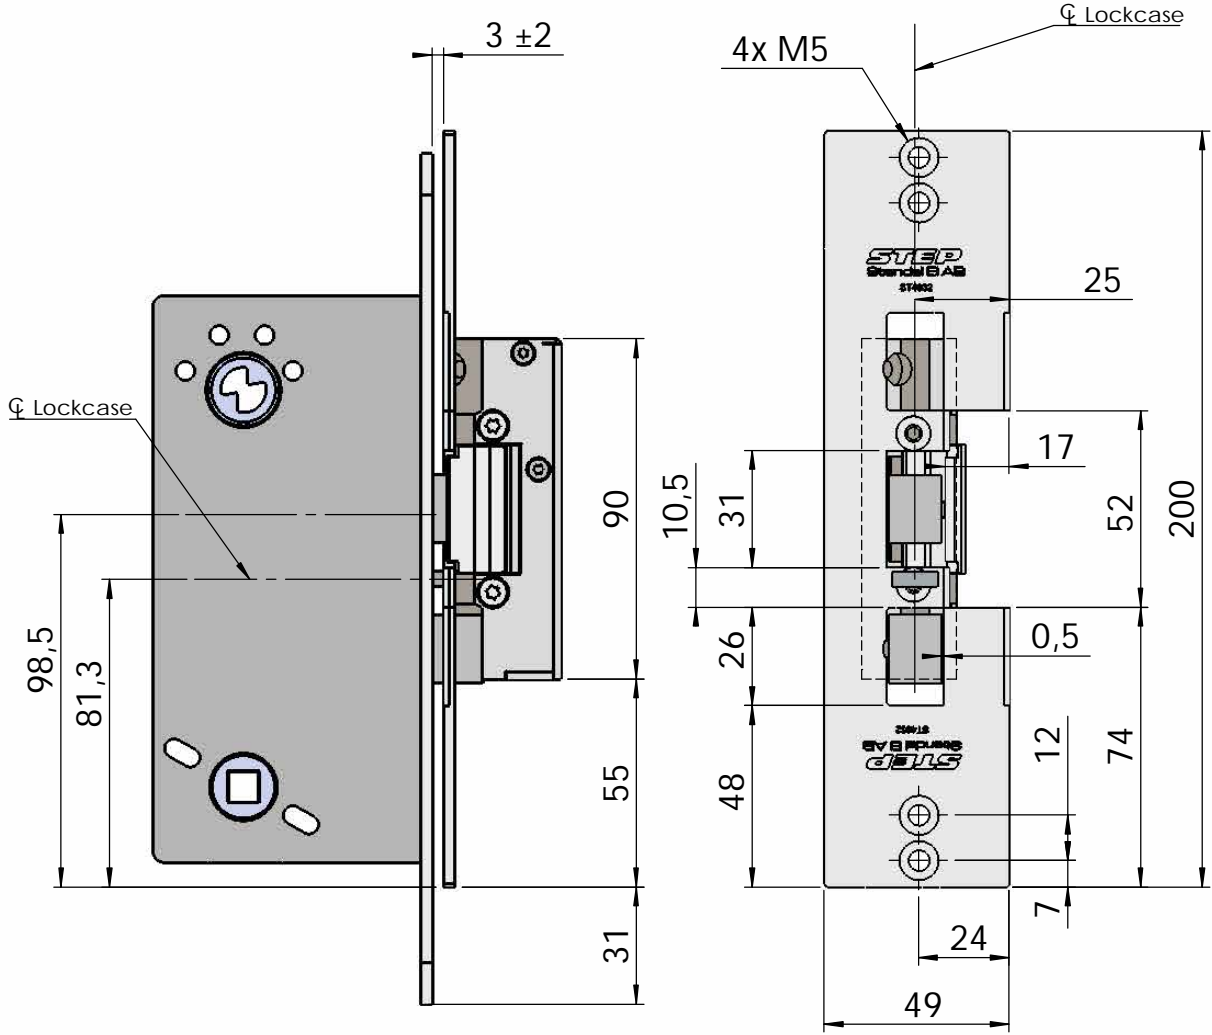

Montering för Modul

This document shall not be copied without owners written allowance and its content shall not be exposed for third part nor be used for unauthorized purpose.

Owner Stendals EI AB	Title/Description STEP 40 med plan stolpe plös 17,5mm Montering för Modul
Drawing no. ST4032	Scale 1:2