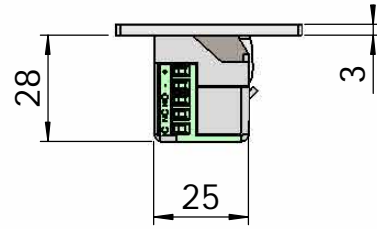

Montering för Modul

This document shall not be copied without owners written allowance and its content shall not be exposed for third part nor be used for unauthorized purpose.

Owner Stendals EI AB	Title/Description STEP 40 med plan stolpe plös 17,5mm Montering för Modul
Drawing no. ST4032	Scale 1:2